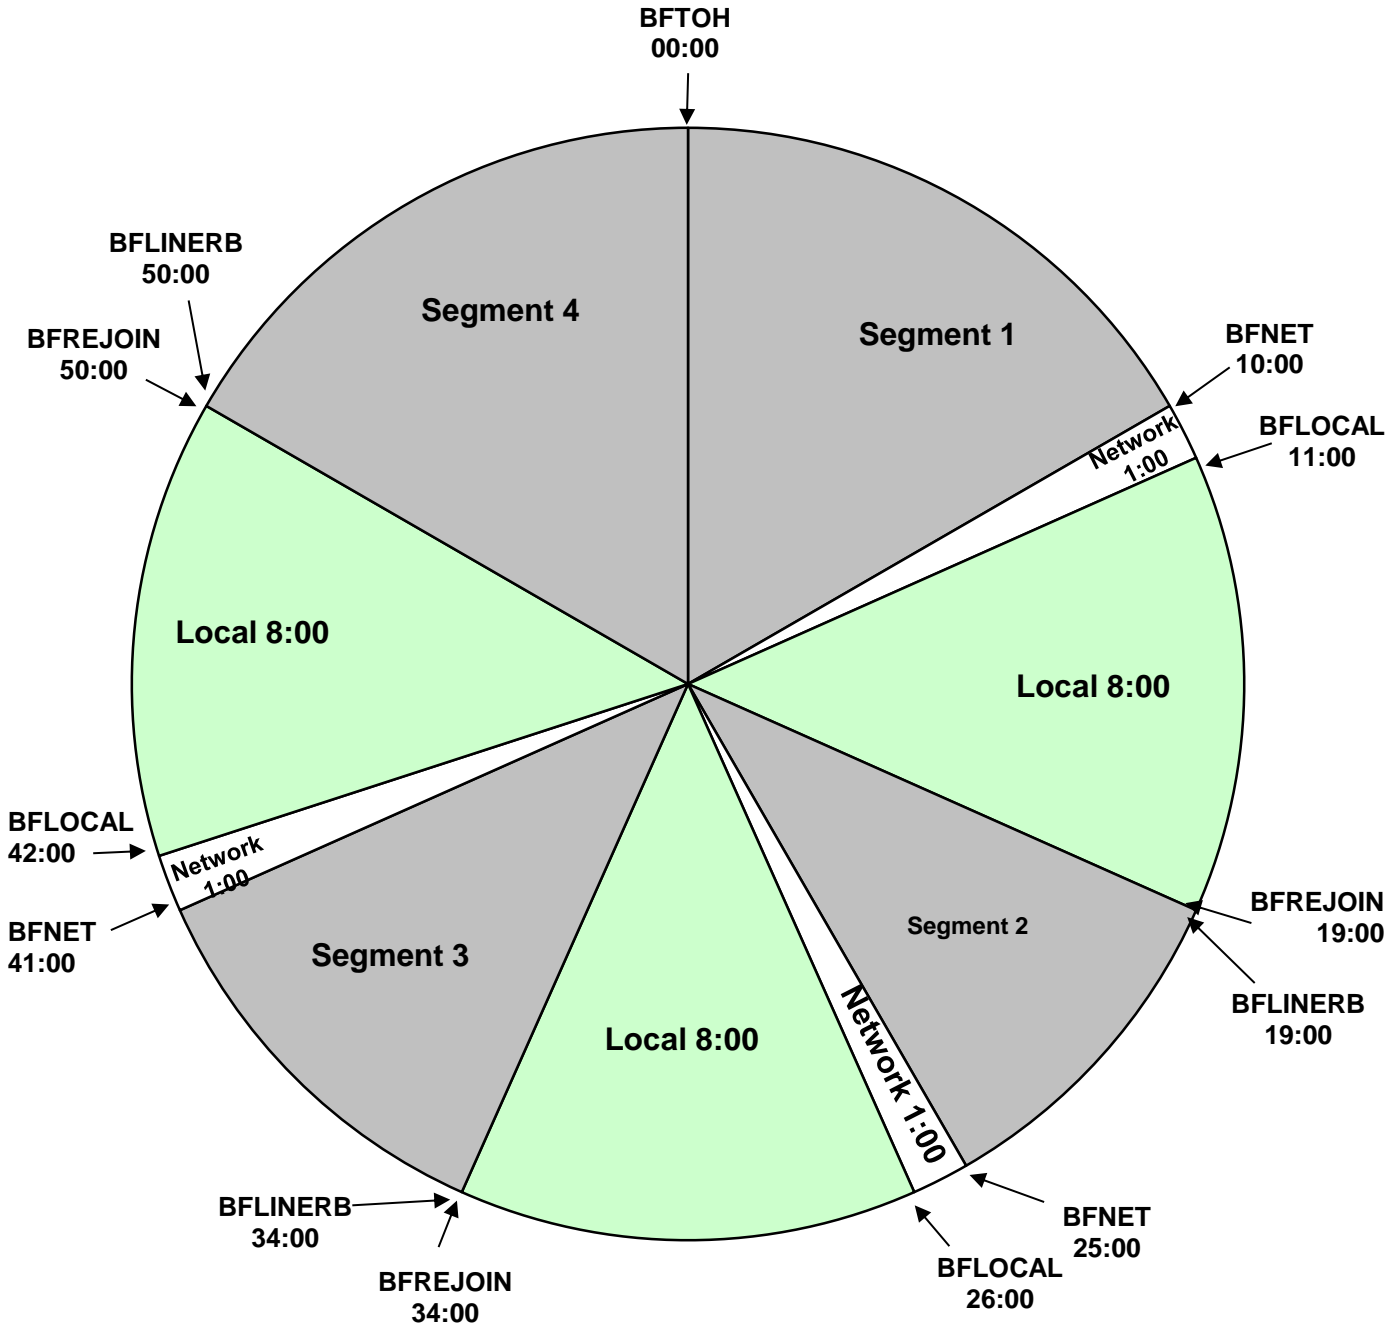

## PROGRAM CLOCK

XDS Program: Breakfast Club

Effective Date: October 22nd, 2018

Premiere XDS PRO4-P Satellite

Time: 3:00AM - 7:00AM Pacific Time

Hour 1

For Technical Assistance call:  
 Premiere Network Operations Center: 800-276-4431  
 Technical Info: [www.premiereradio.com/engineering](http://www.premiereradio.com/engineering)

### Breakfast Club Relays:

BFTOH = :05 Dry Legal ID  
 BFLINERA = :10 Produced Liner  
 BFLINERB = :03 Produced Station Stab  
 BFLINERC = Dry :15  
 BFEOS = End of Show

BFTOH at 00:00 is Hard-timed  
 All Breaks Float